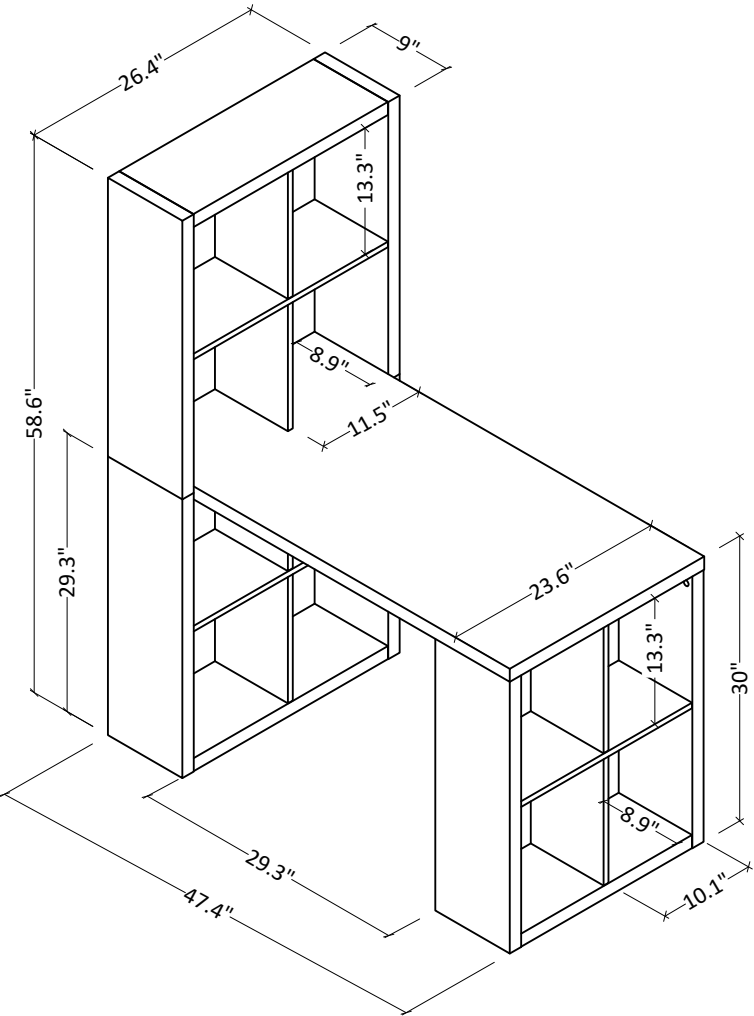

9358926COM / 9358850COM / 9358296 / 9358196-Hobby craft desk

Finish: Ivory oak / Gray oak / White / Espresso

Wood breakdown:
 MDF 0 % & PB 0%
 Total storage: 5.95 cubit feet

Overall Product Size:
 47.4"W x 26.4"D x 58.6"H
 120.5cm W x 67cm D x 148.9cm H

Maximum Weight Capacities
 Unit Weight: 75.24 lbs. (34.2 Kgs)