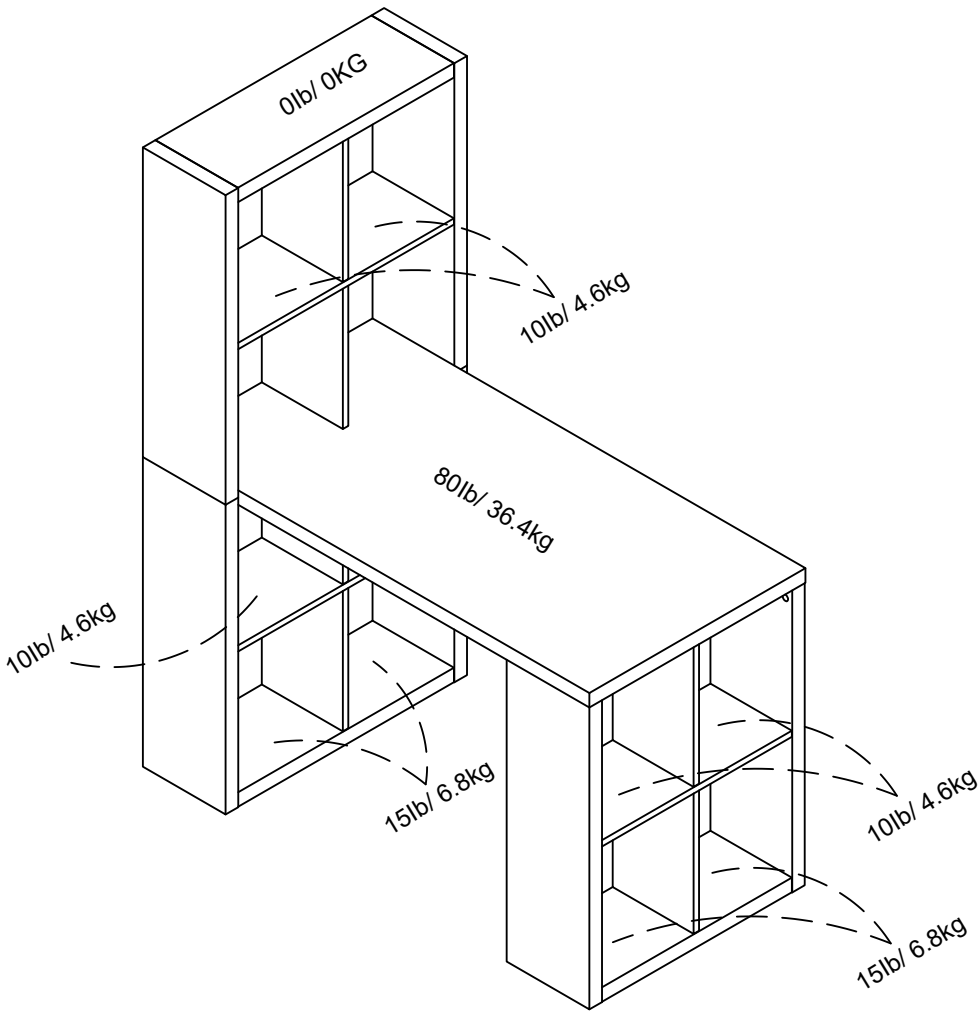

9358926COM / 9358850COM / 9358296 / 9358196-Hobby craft desk

Finish: Ivory oak / Gray oak / White / Espresso

Wood breakdown:
 MDF 0 % & PB 0%
 Total storage: 5.95 cubit feet

Overall Product Size:
 47.4"W x 26.4"D x 58.6"H
 120.5cm W x 67cm D x 148.9cm H

Maximum Weight Capacities
 Unit Weight: 75.24 lbs. (34.2 Kgs)